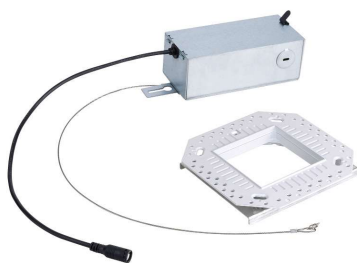

Model	Power	Rating	Compatible Trims
R4FSRL	1 13W	Non-IC	R4FSDL
Square Trimless	2 19W	Non-IC	R4FSAL
	3 25W	Non-IC	R4FSWL
	4 28W	Non-IC	

R4FSRL-__

Example: **R4FSRL-1**

wacighting.com
Phone (800) 526.2588
Fax (800) 526.2585

Headquarters/Eastern Distribution Center
44 Harbor Park Drive
Port Washington, NY 11050

Central Distribution Center
1600 Distribution Ct
Lithia Springs, GA 30122

Western Distribution Center
1750 Archibald Avenue
Ontario, CA 91761