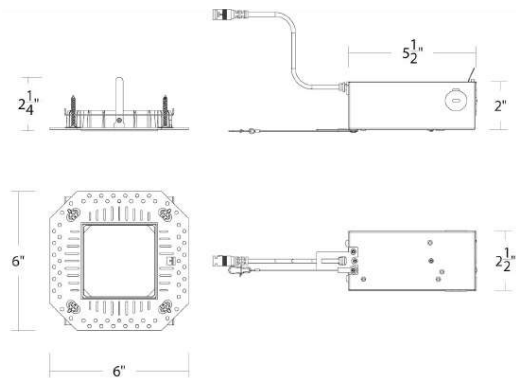

R4FRRL, R4FSRL

4" FQ Trimless Remodel Housing

WAC

SPECIFICATIONS

Input: Universal 120-277V AC 50/60 Hz

Standards: ETL & cETL

Dimming: Electronic Low Voltage (ELV): 100%-1%
TRIAC: 100%-1%
0-10V: 100-1%

Mounting: Ceiling thickness: 1/2" - 1"
Ceiling cutout: Ø 4 3/4"

Construction: 20 Gauge galvanized sheet
Die-cast spackle flange included

Warranty: 5 year WAC Lighting product warranty

Fixture Type:

Catalog Number:

Project: _____

Location: _____

Model	Power	Rating	Compatible Trims
R4FRRL	1 13W	Non-IC	R4FRDL
Round Trimless	2 19W	Non-IC	R4FRAL
	3 25W	Non-IC	R4FRWL
	4 28W	Non-IC	

R4FRRL-__

Example: **R4FRRL-2**

Model	Power	Rating	Compatible Trims
R4FSRL	1 13W	Non-IC	R4FSDL
Square Trimless	2 19W	Non-IC	R4FSAL
	3 25W	Non-IC	R4FSWL
	4 28W	Non-IC	

R4FSRL-__

Example: **R4FSRL-1**

wacighting.com
Phone (800) 526.2588
Fax (800) 526.2585