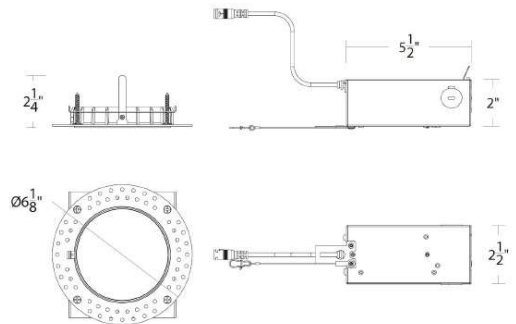

R4FRRL, R4FSRL

4" FQ Trimless Remodel Housing

WAC

SPECIFICATIONS

Input: Universal 120-277V AC 50/60 Hz

Standards: ETL & cETL

Dimming: Electronic Low Voltage (ELV): 100%-1%
TRIAC: 100%-1%
0-10V: 100-1%

Mounting: Ceiling thickness: 1/2" - 1"
Ceiling cutout: Ø 4 3/4"

Construction: 20 Gauge galvanized sheet
Die-cast spackle flange included

Warranty: 5 year WAC Lighting product warranty

Fixture Type:

Catalog Number:

Project: _____

Location: _____

Model	Power	Rating	Compatible Trims
R4FRRL	1 13W	Non-IC	R4FRDL
Round Trimless	2 19W	Non-IC	R4FRAL
	3 25W	Non-IC	R4FRWL
	4 28W	Non-IC	